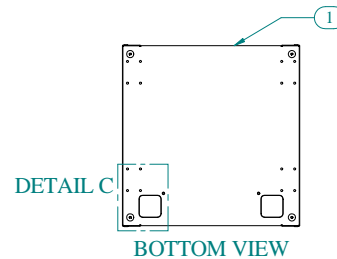

SECTION A-A

Item Number	Title	Quantity
1	RCSC - BOTTOM PANEL	1
2	RCSC - SIDE FRAME	2
3	RCSC - TOP PANEL	1
4	RCSC - 24U PUNCHED PANEL RAIL	4
5	SCREW M6 X 1.0 X 12MM	8
6	PLUG - 1.00" DIA. HOLE	4
7	PLUG - 0.38" X 1.13" CUTOUT	8
PART NUMBERS		
RCSC1904224BK1		PAINTED BLACK TEXTURED

NOTES

Shipped knockdown for handling ease & protection
See Hammond Website for Additional Accessories

Data subject to change without notice. Isometric drawing not to scale.